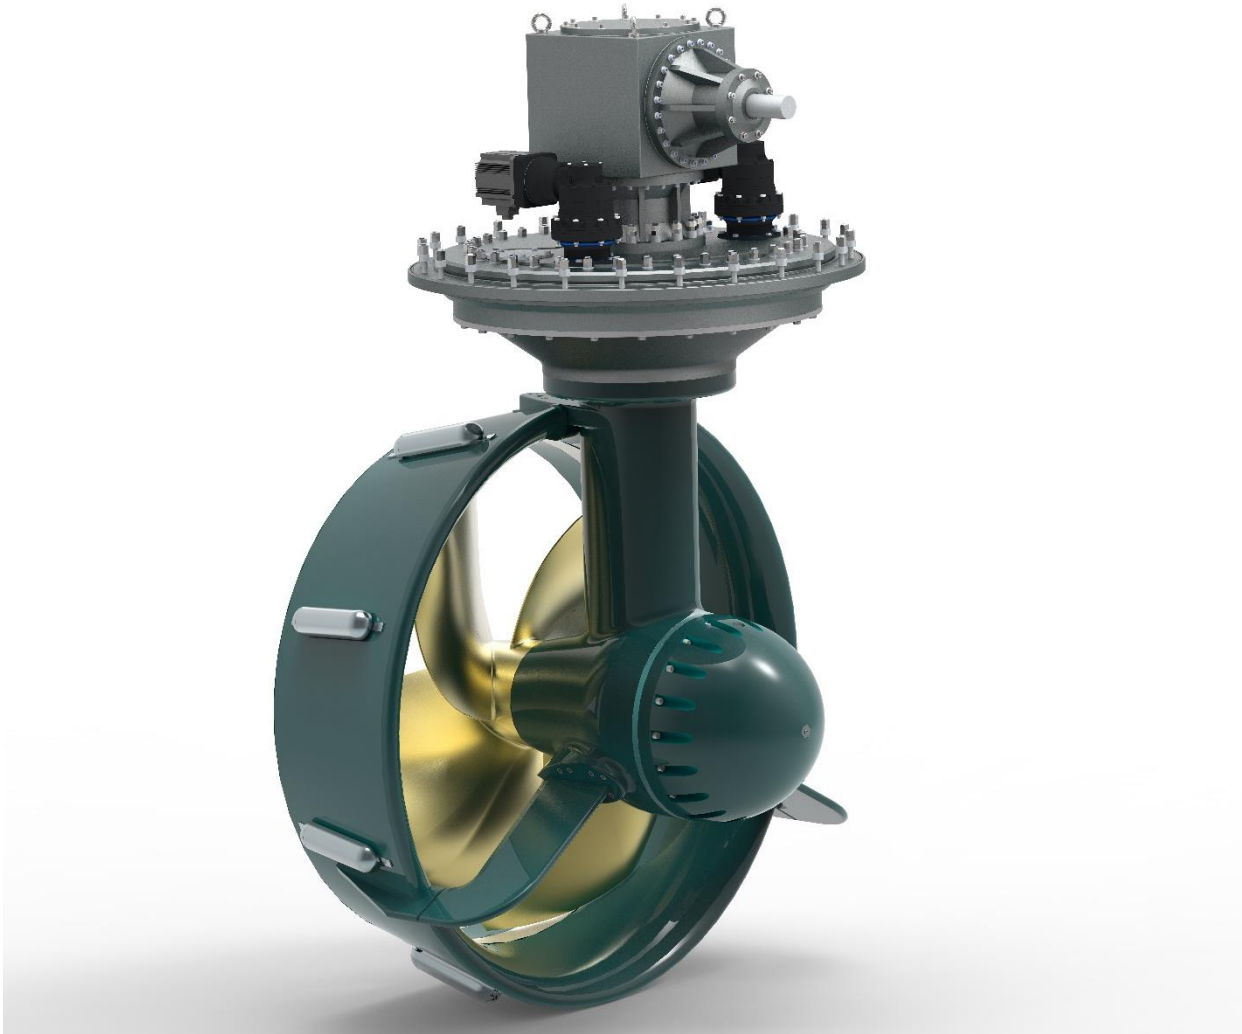

VERHAAR OMEGA

NEW !!

Power range : 400kW – 2400kW

Features of this new range:

- Highly efficient spiral bevel gears;
- Low built-in height for the upper gearbox;
- Individual lubrication of upper & lower gearbox;
- Low friction, highest quality bearings;
- Electric steering through servo motors;
- Streamlined underwater gearbox housing for wake reducing effects;
- High-efficient nozzle and propeller combination for maximum bollard pull and speed performance;
- Easy, hydraulic (dis)mount of the propeller;
- Environmental friendly shaft sealing with leakage detection;
- Ready for all classification societies.

Thruster Model	Max. input power [kW] / [hp]	Input speed [rpm]	Propeller Diam. [mm]
OZD 120	548 / 734	1500-1800	1200-1450
OZD 160	895 / 1200	1500-1800	1650-1800
OZD 190	1345 / 1804	1500-1800	1750-2000
OZD 220	1715 / 2300	750-1800	2100-2250
OZD 250	2400 / 3218	750-1800	2600-2800